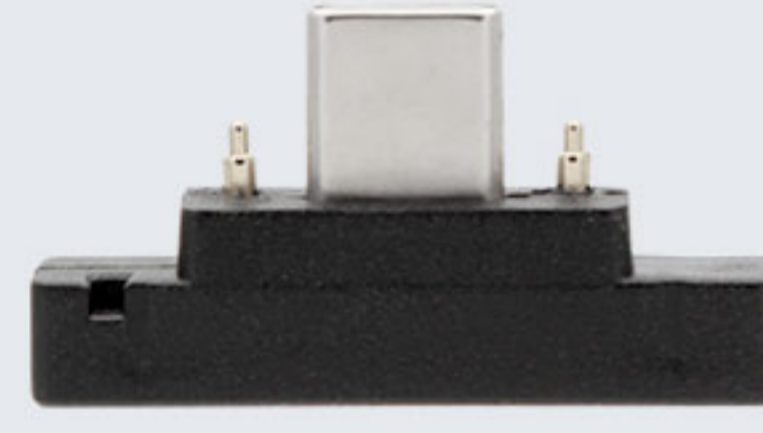

#### Rugged Rubber Boot

**RB-C60-RR/RB-C60-RRP**

Rugged Rubber Boot only, omni-directional protected.  
RB-C60-RR does not support charging cradle.

RB-C60-RRP is pre installed with Type C & Pogo Pin I/O connector, then it supports CRD-C60-RBC/CRD-C60-RBCE charging cradle.

**RB-C60-P**

Type C & Pogo Pin I/O Connector, to be mounted with the rugged rubber boot, enable it to support charging cradle (CRD-C60-RBC/RBCE).The wired network is available when the rugged rubber boot is placed on the cradle(CRD-C60-RBCE).